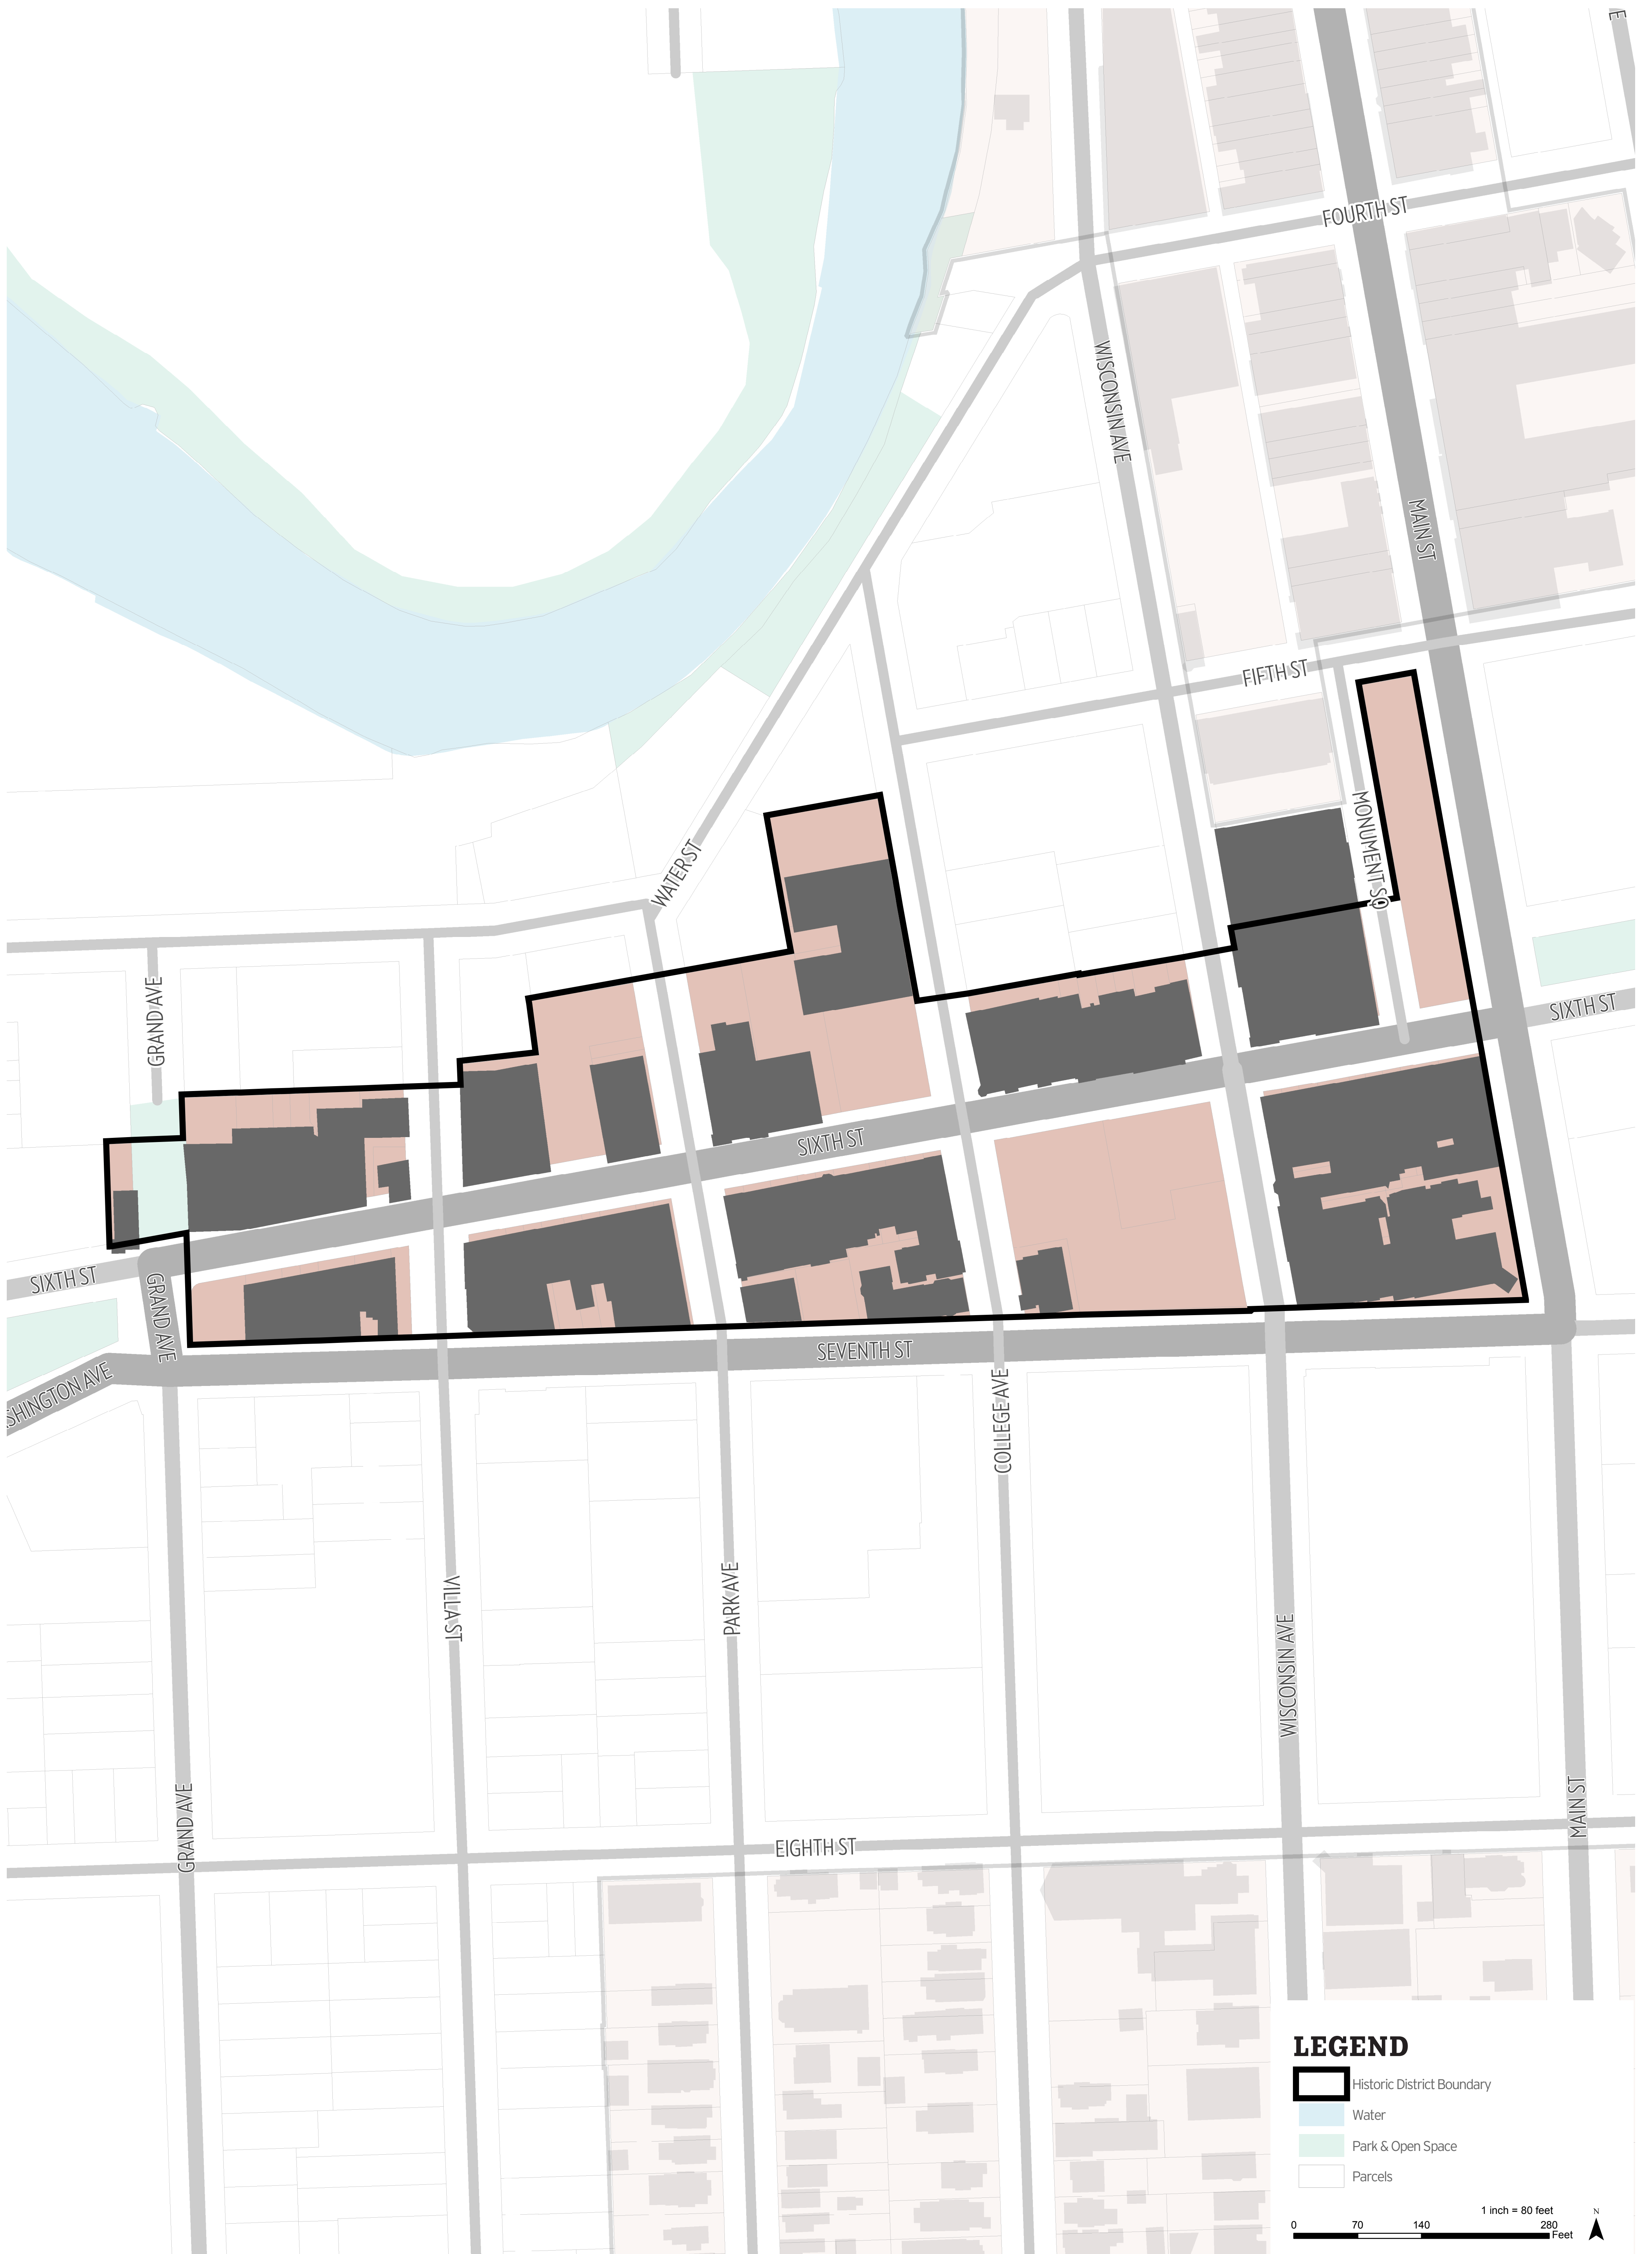

CREAM BRICK WORKERS' COTTAGES DISTRICT | CITY OF RACINE

HISTORIC SIXTH STREET BUSINESS DISTRICT | CITY OF RACINE

MELVIN AVE HISTORIC DISTRICT | CITY OF RACINE

OLD MAIN STREET HISTORIC DISTRICT | CITY OF RACINE

ORCHARD STREET HISTORIC DISTRICT | CITY OF RACINE

LEGEND

-  Historic District Boundary
-  Water
-  Park & Open Space
-  Parcels

0 50 100 200 Feet
1 inch = 60 feet
N

RUBBER VILLE HISTORIC DISTRICT | CITY OF RACINE

SOUTHSIDE HISTORIC DISTRICT | CITY OF RACINE