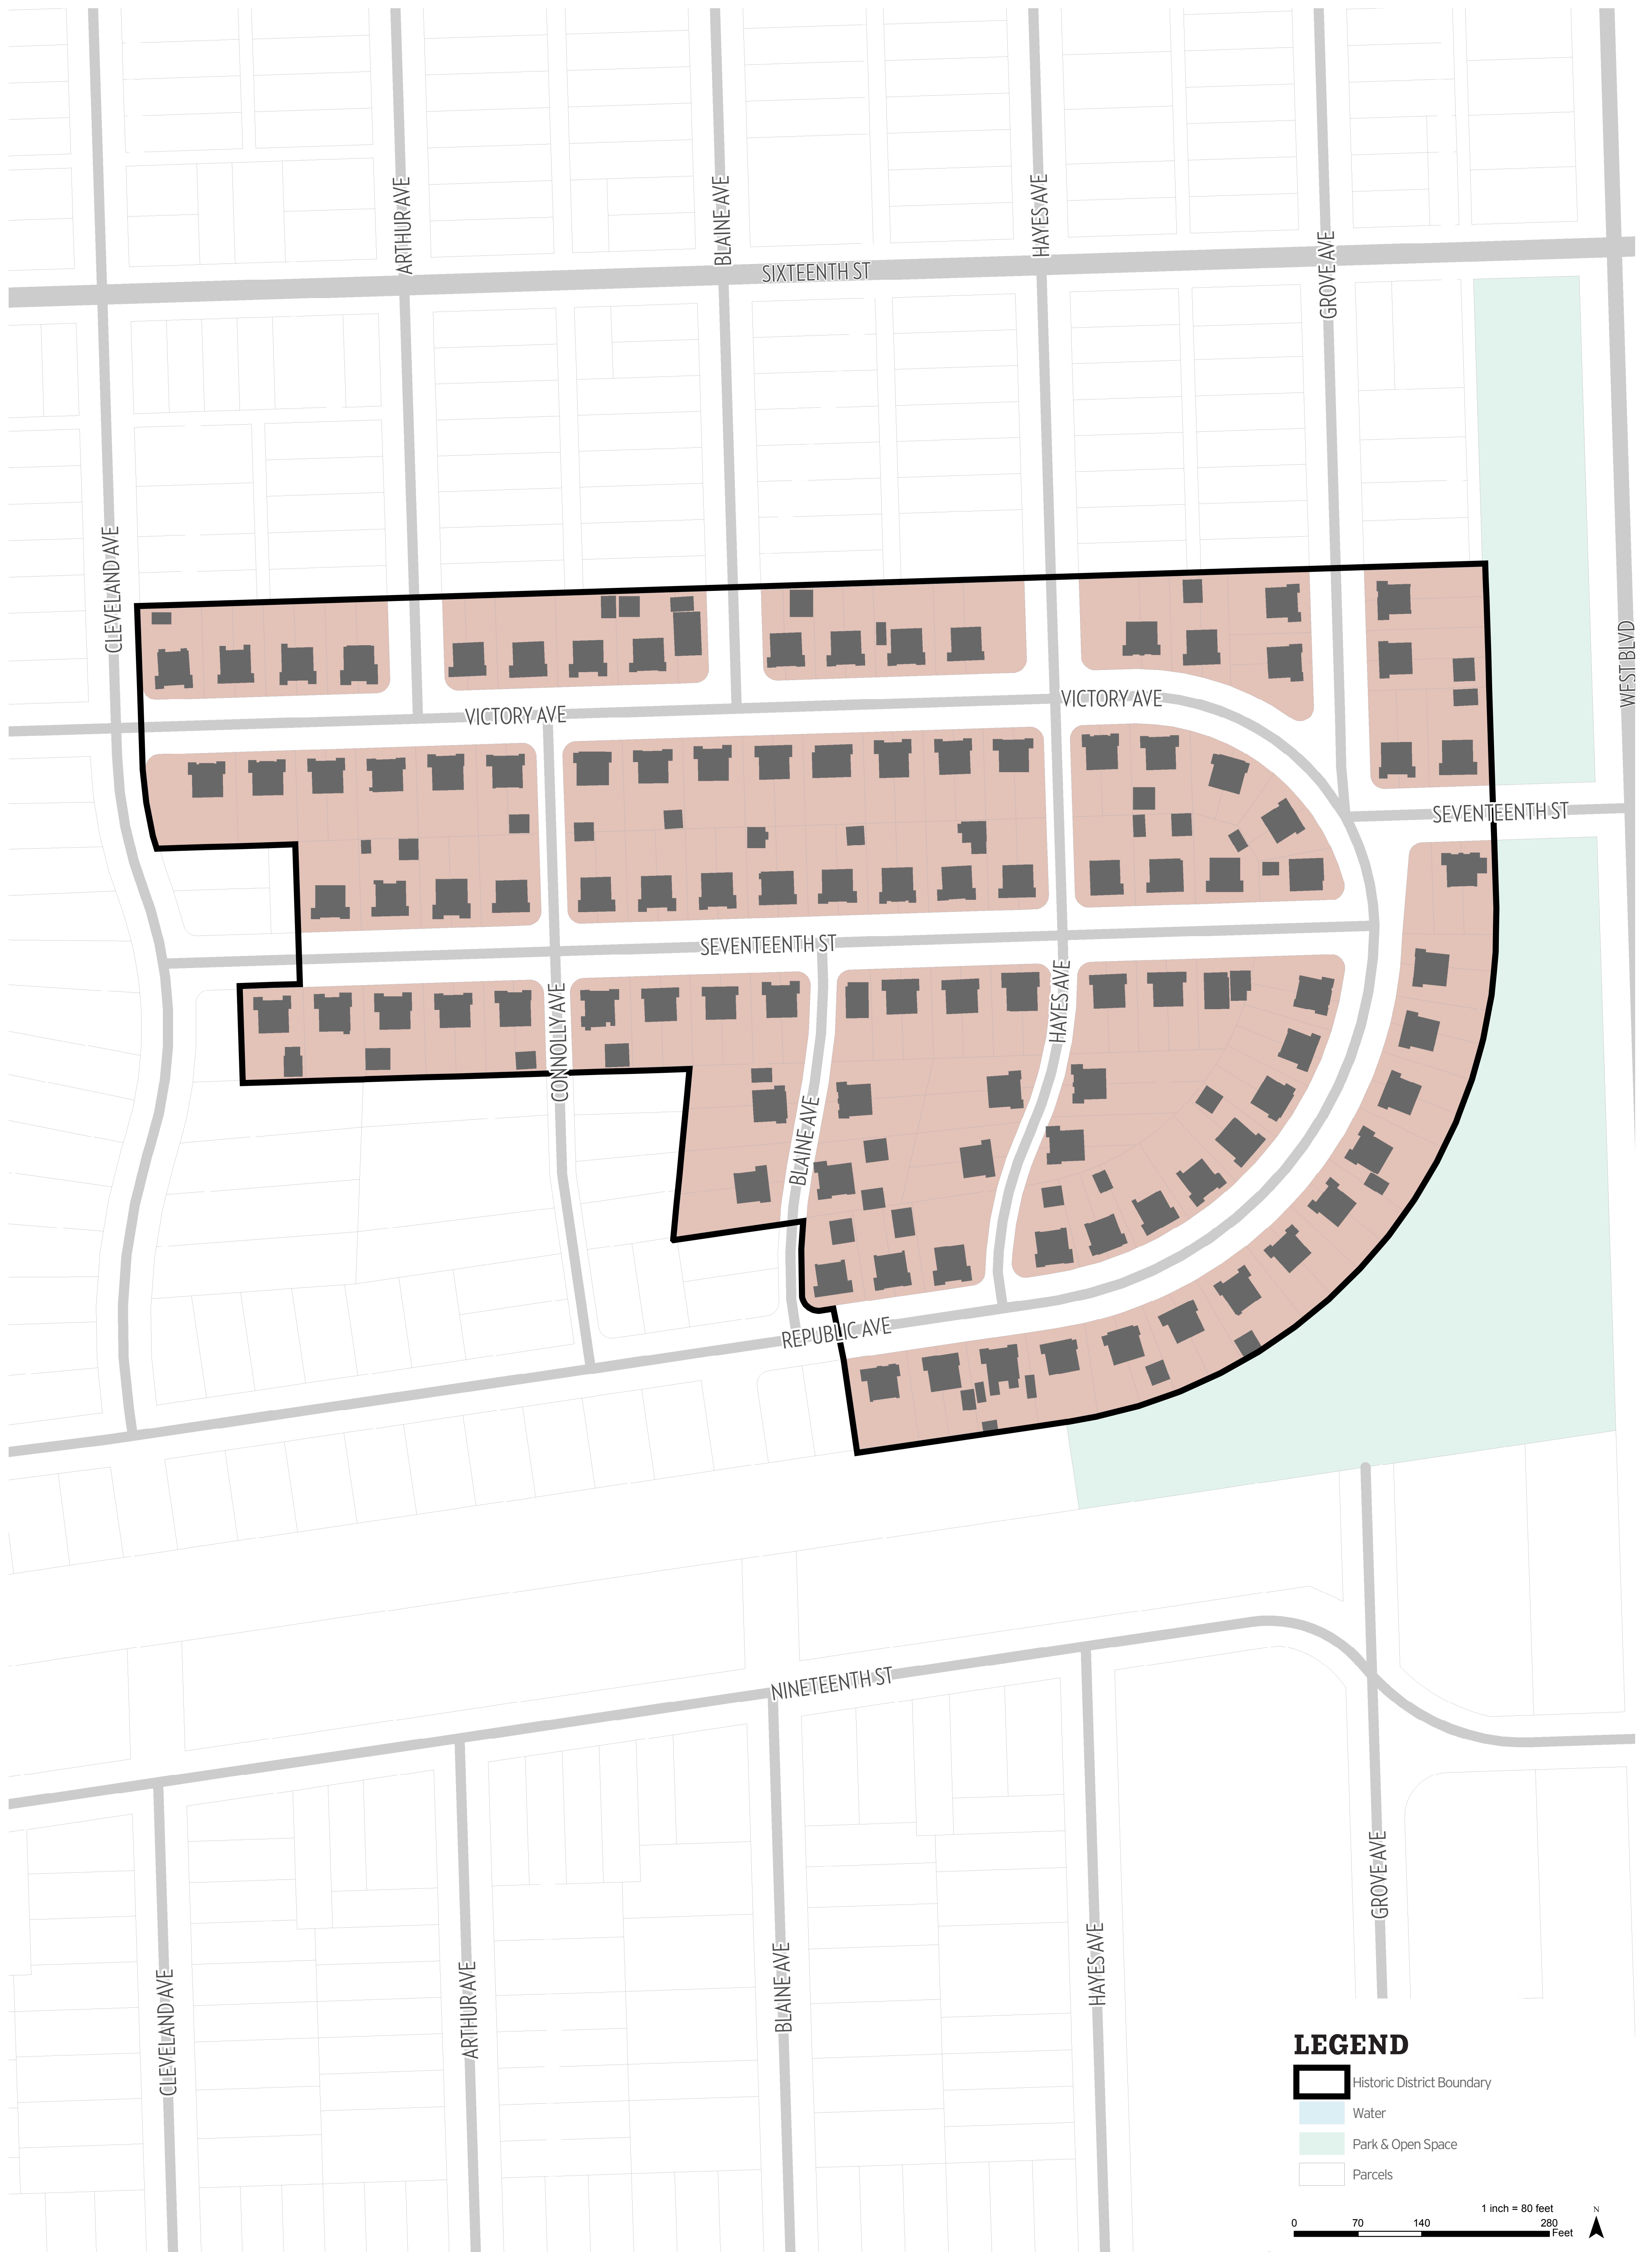

CREAM BRICK WORKERS' COTTAGES DISTRICT | CITY OF RACINE

HISTORIC SIXTH STREET BUSINESS DISTRICT | CITY OF RACINE

MELVIN AVE HISTORIC DISTRICT | CITY OF RACINE

OLD MAIN STREET HISTORIC DISTRICT | CITY OF RACINE

ORCHARD STREET HISTORIC DISTRICT | CITY OF RACINE

LEGEND

-  Historic District Boundary
-  Water
-  Park & Open Space
-  Parcels

0 50 100 200 Feet
1 inch = 60 feet
N

RUBBER VILLE HISTORIC DISTRICT | CITY OF RACINE

SOUTHSIDE HISTORIC DISTRICT | CITY OF RACINE