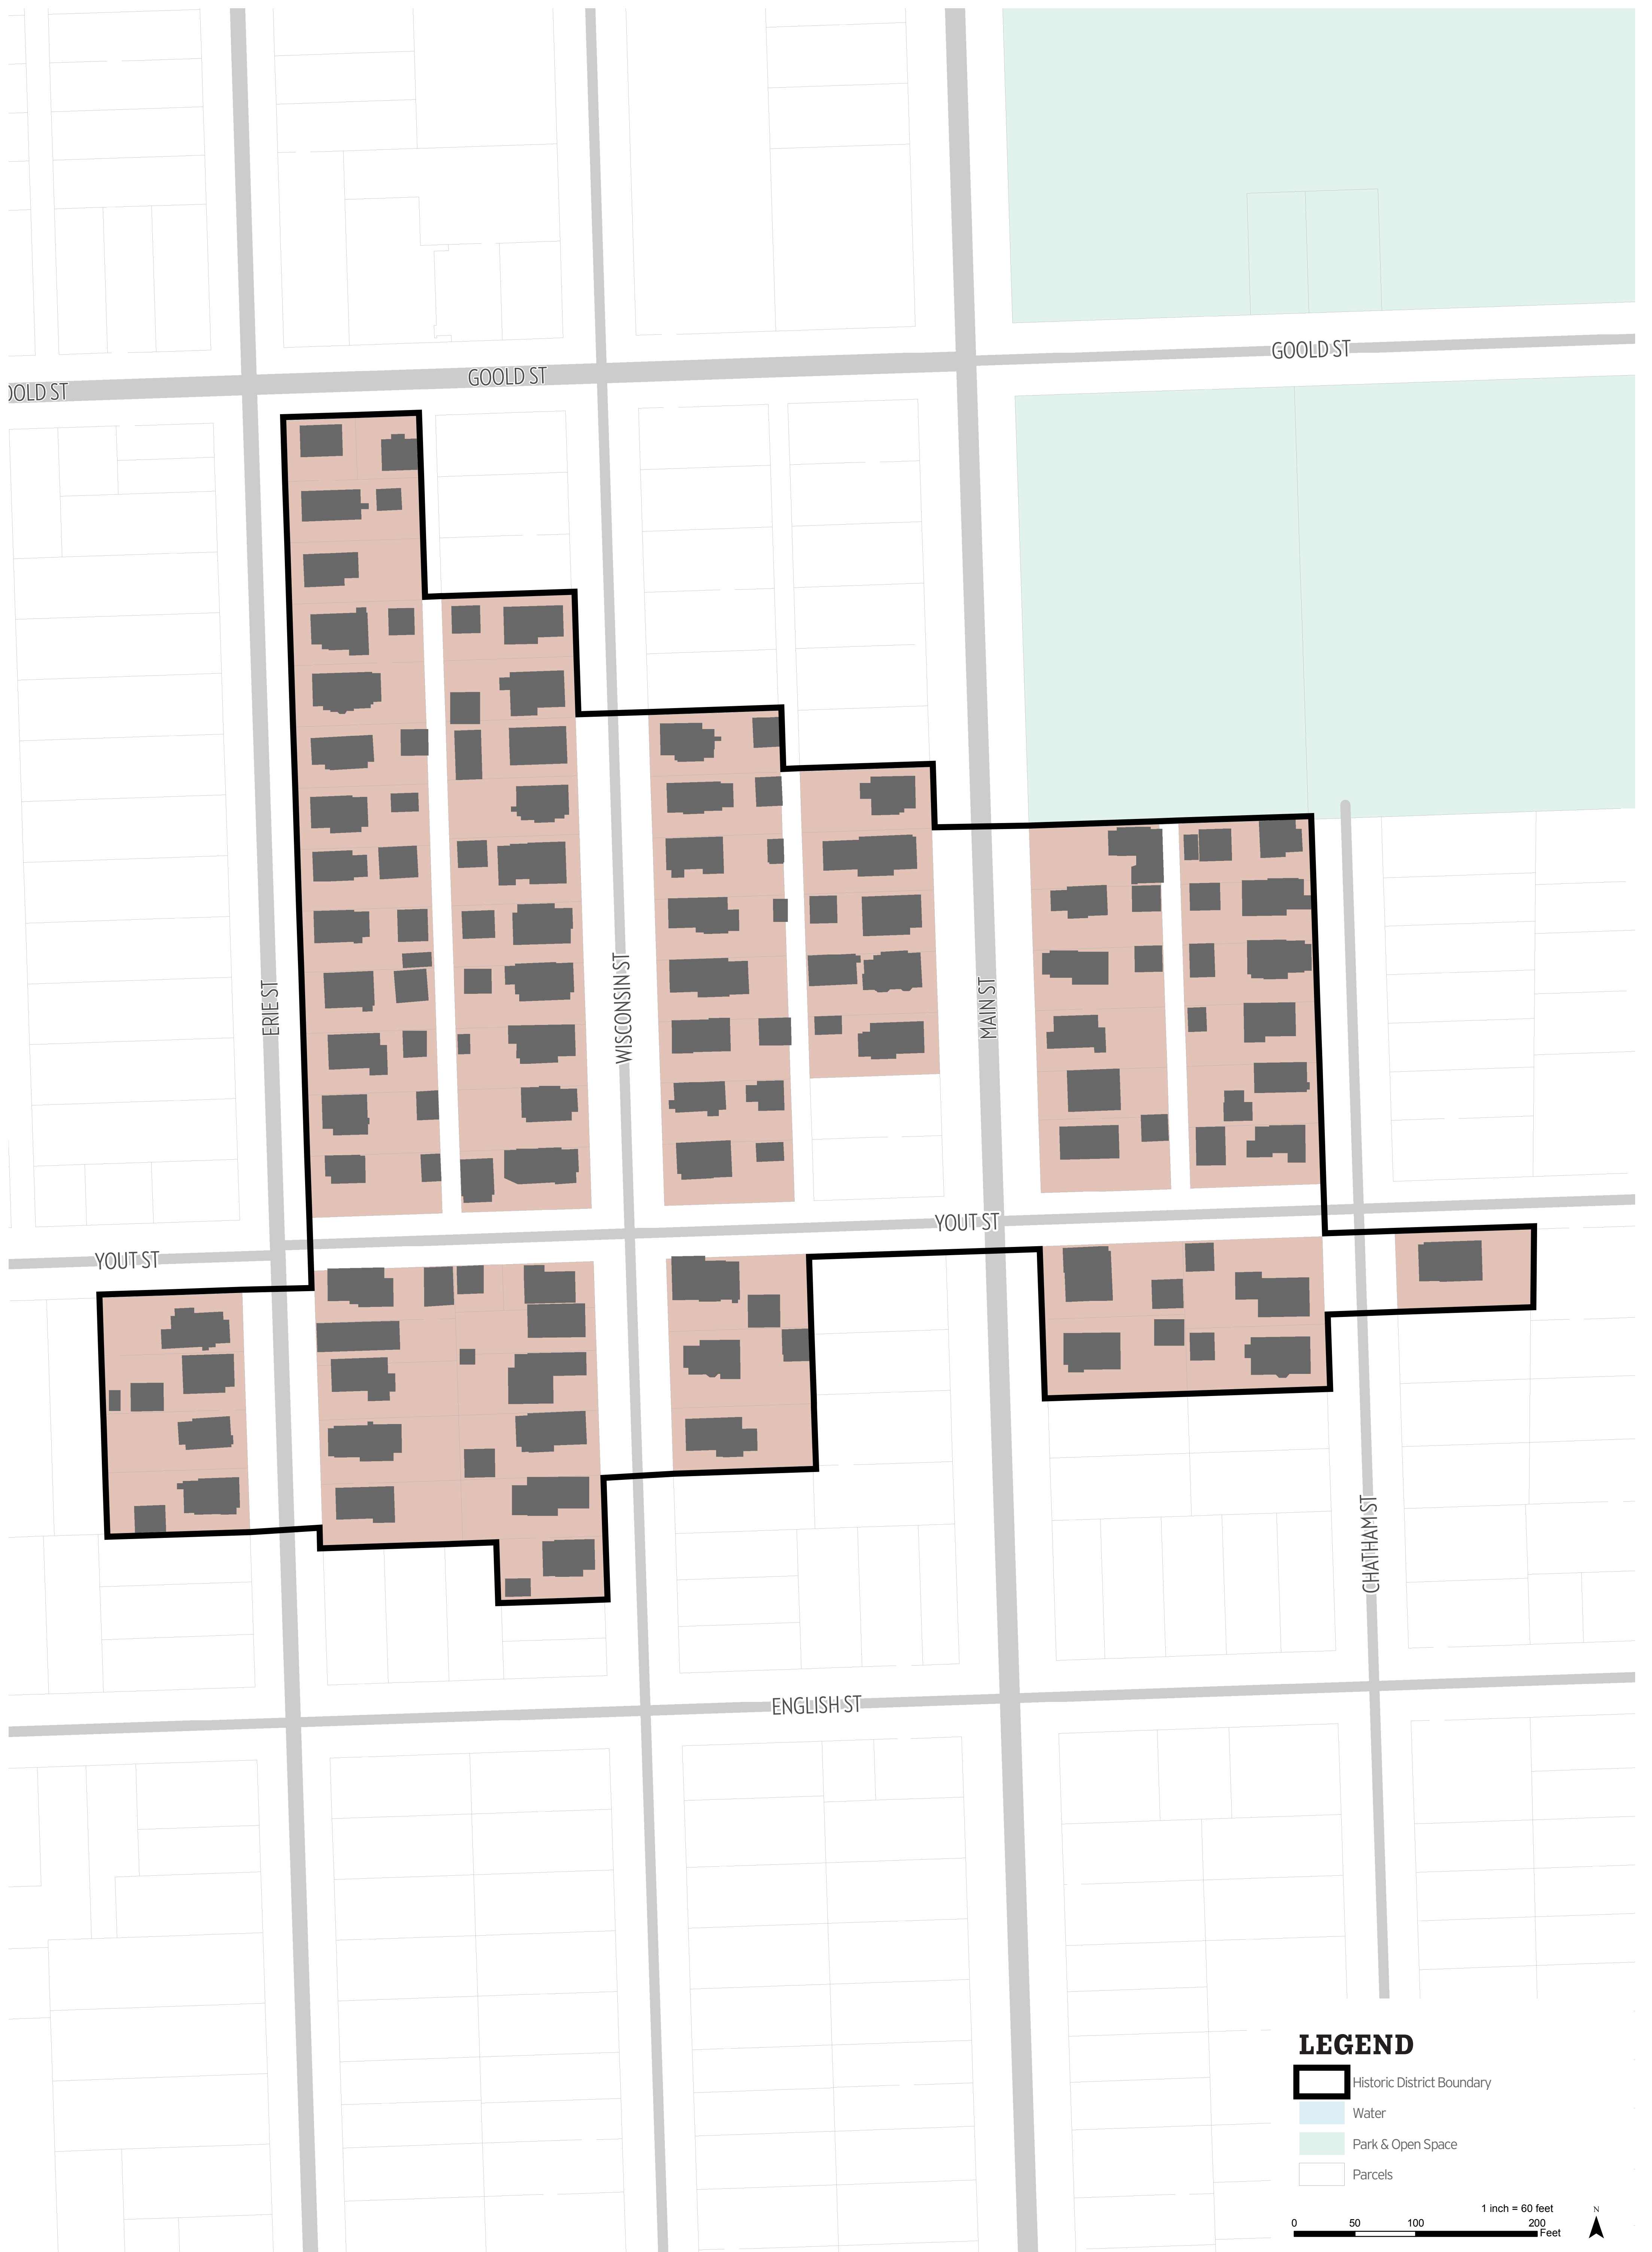

CREAM BRICK WORKERS' COTTAGES DISTRICT | CITY OF RACINE

HISTORIC SIXTH STREET BUSINESS DISTRICT | CITY OF RACINE

MELVIN AVE HISTORIC DISTRICT | CITY OF RACINE

OLD MAIN STREET HISTORIC DISTRICT | CITY OF RACINE

ORCHARD STREET HISTORIC DISTRICT | CITY OF RACINE

LEGEND

-  Historic District Boundary
-  Water
-  Park & Open Space
-  Parcels

0 50 100 200 Feet
1 inch = 60 feet
N

RUBBER VILLE HISTORIC DISTRICT | CITY OF RACINE

SOUTHSIDE HISTORIC DISTRICT | CITY OF RACINE