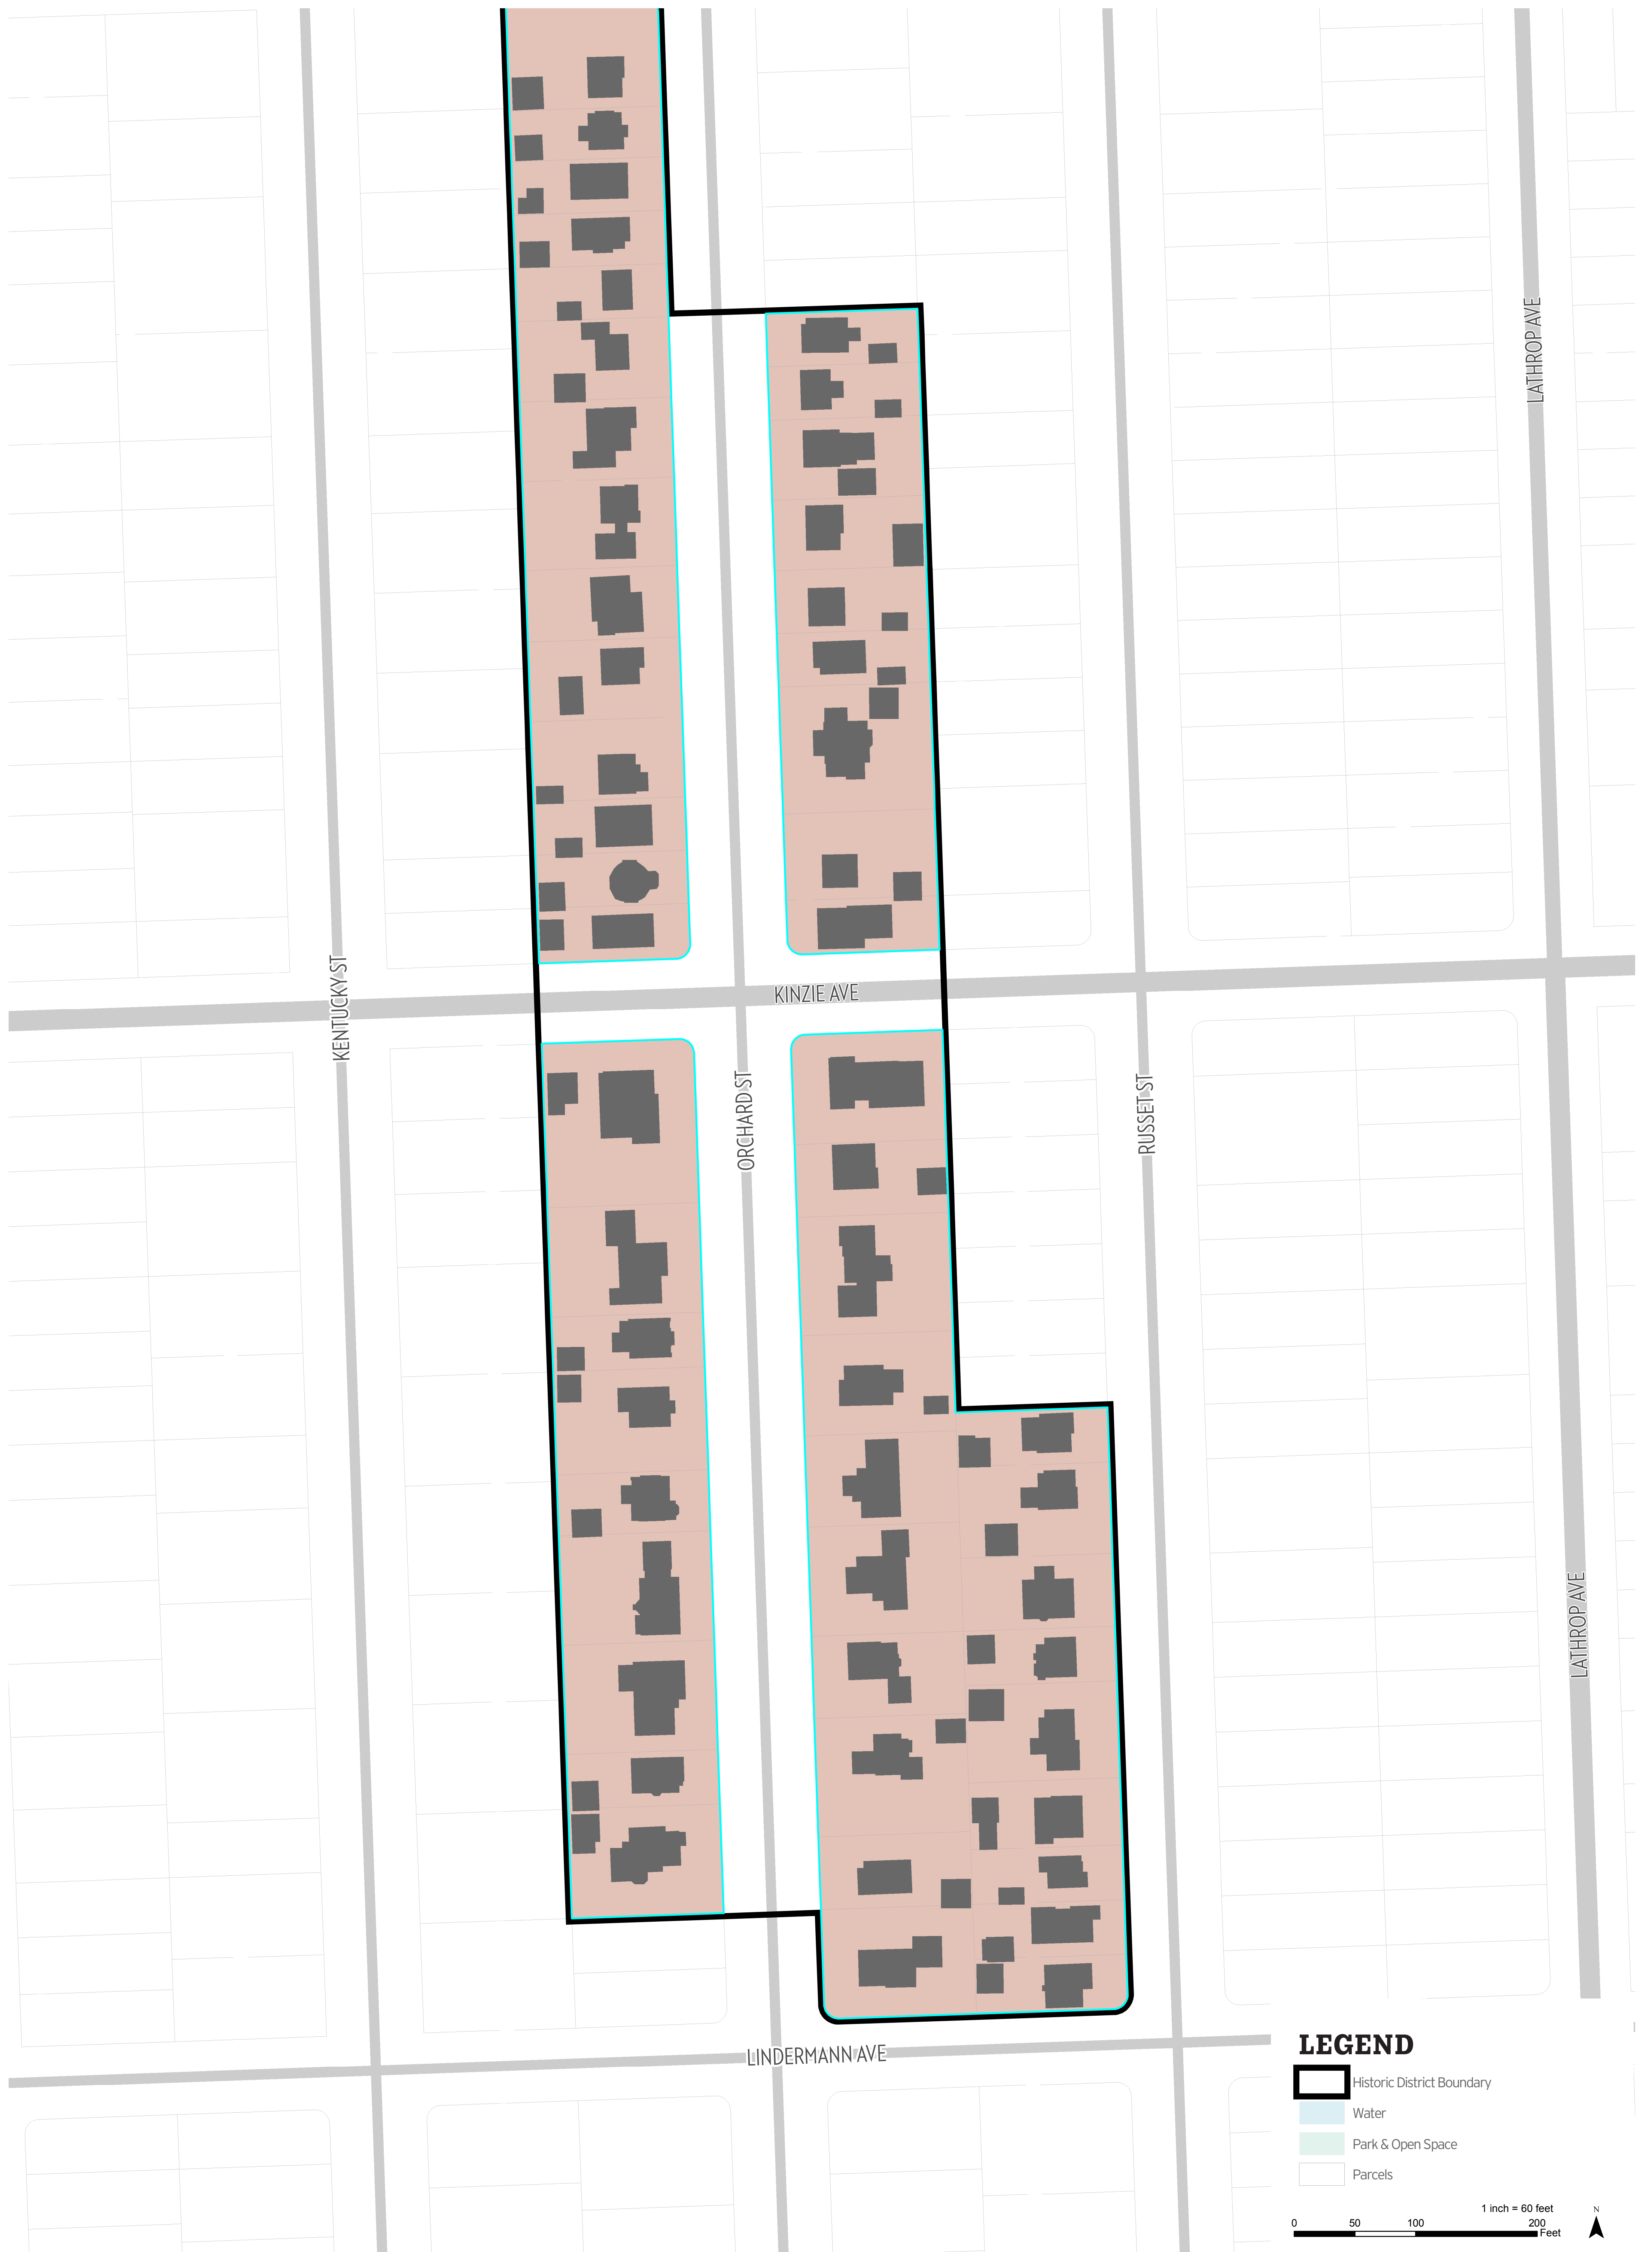

CREAM BRICK WORKERS' COTTAGES DISTRICT | CITY OF RACINE

HISTORIC SIXTH STREET BUSINESS DISTRICT | CITY OF RACINE

MELVIN AVE HISTORIC DISTRICT | CITY OF RACINE

OLD MAIN STREET HISTORIC DISTRICT | CITY OF RACINE

ORCHARD STREET HISTORIC DISTRICT | CITY OF RACINE

LEGEND

-  Historic District Boundary
-  Water
-  Park & Open Space
-  Parcels

0 50 100 200 Feet
1 inch = 60 feet
N

RUBBER VILLE HISTORIC DISTRICT | CITY OF RACINE

SOUTHSIDE HISTORIC DISTRICT | CITY OF RACINE