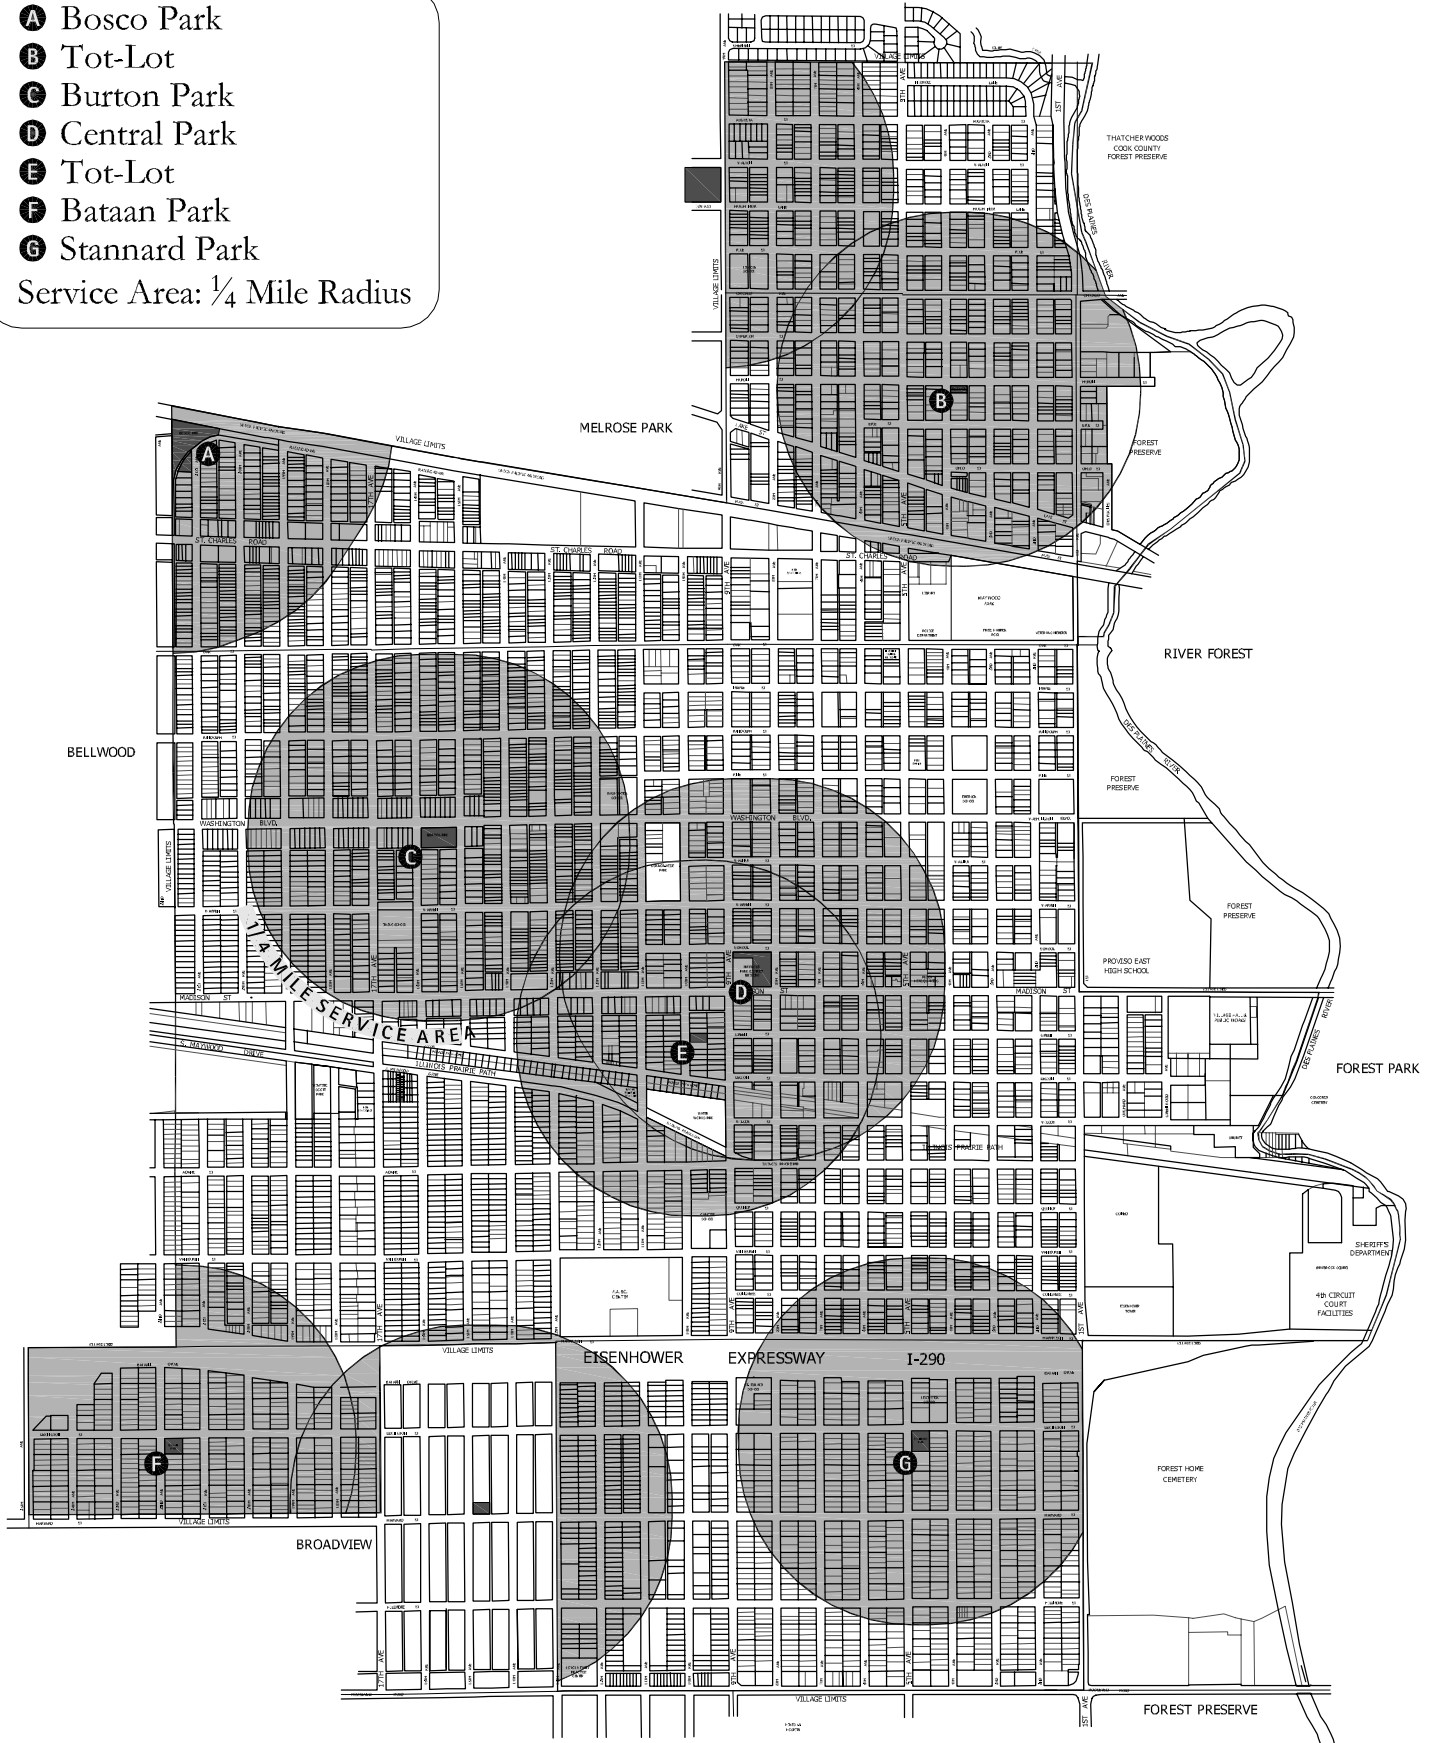

- A** Bosco Park
- B** Tot-Lot
- C** Burton Park
- D** Central Park
- E** Tot-Lot
- F** Bataan Park
- G** Stannard Park

Service Area: ¼ Mile Radius

Village of Maywood, Illinois

Comprehensive Plan

LAKOTA

THE LAKOTA GROUP INC

NTS

Figure 3.5: Pocket Parks

April 2008