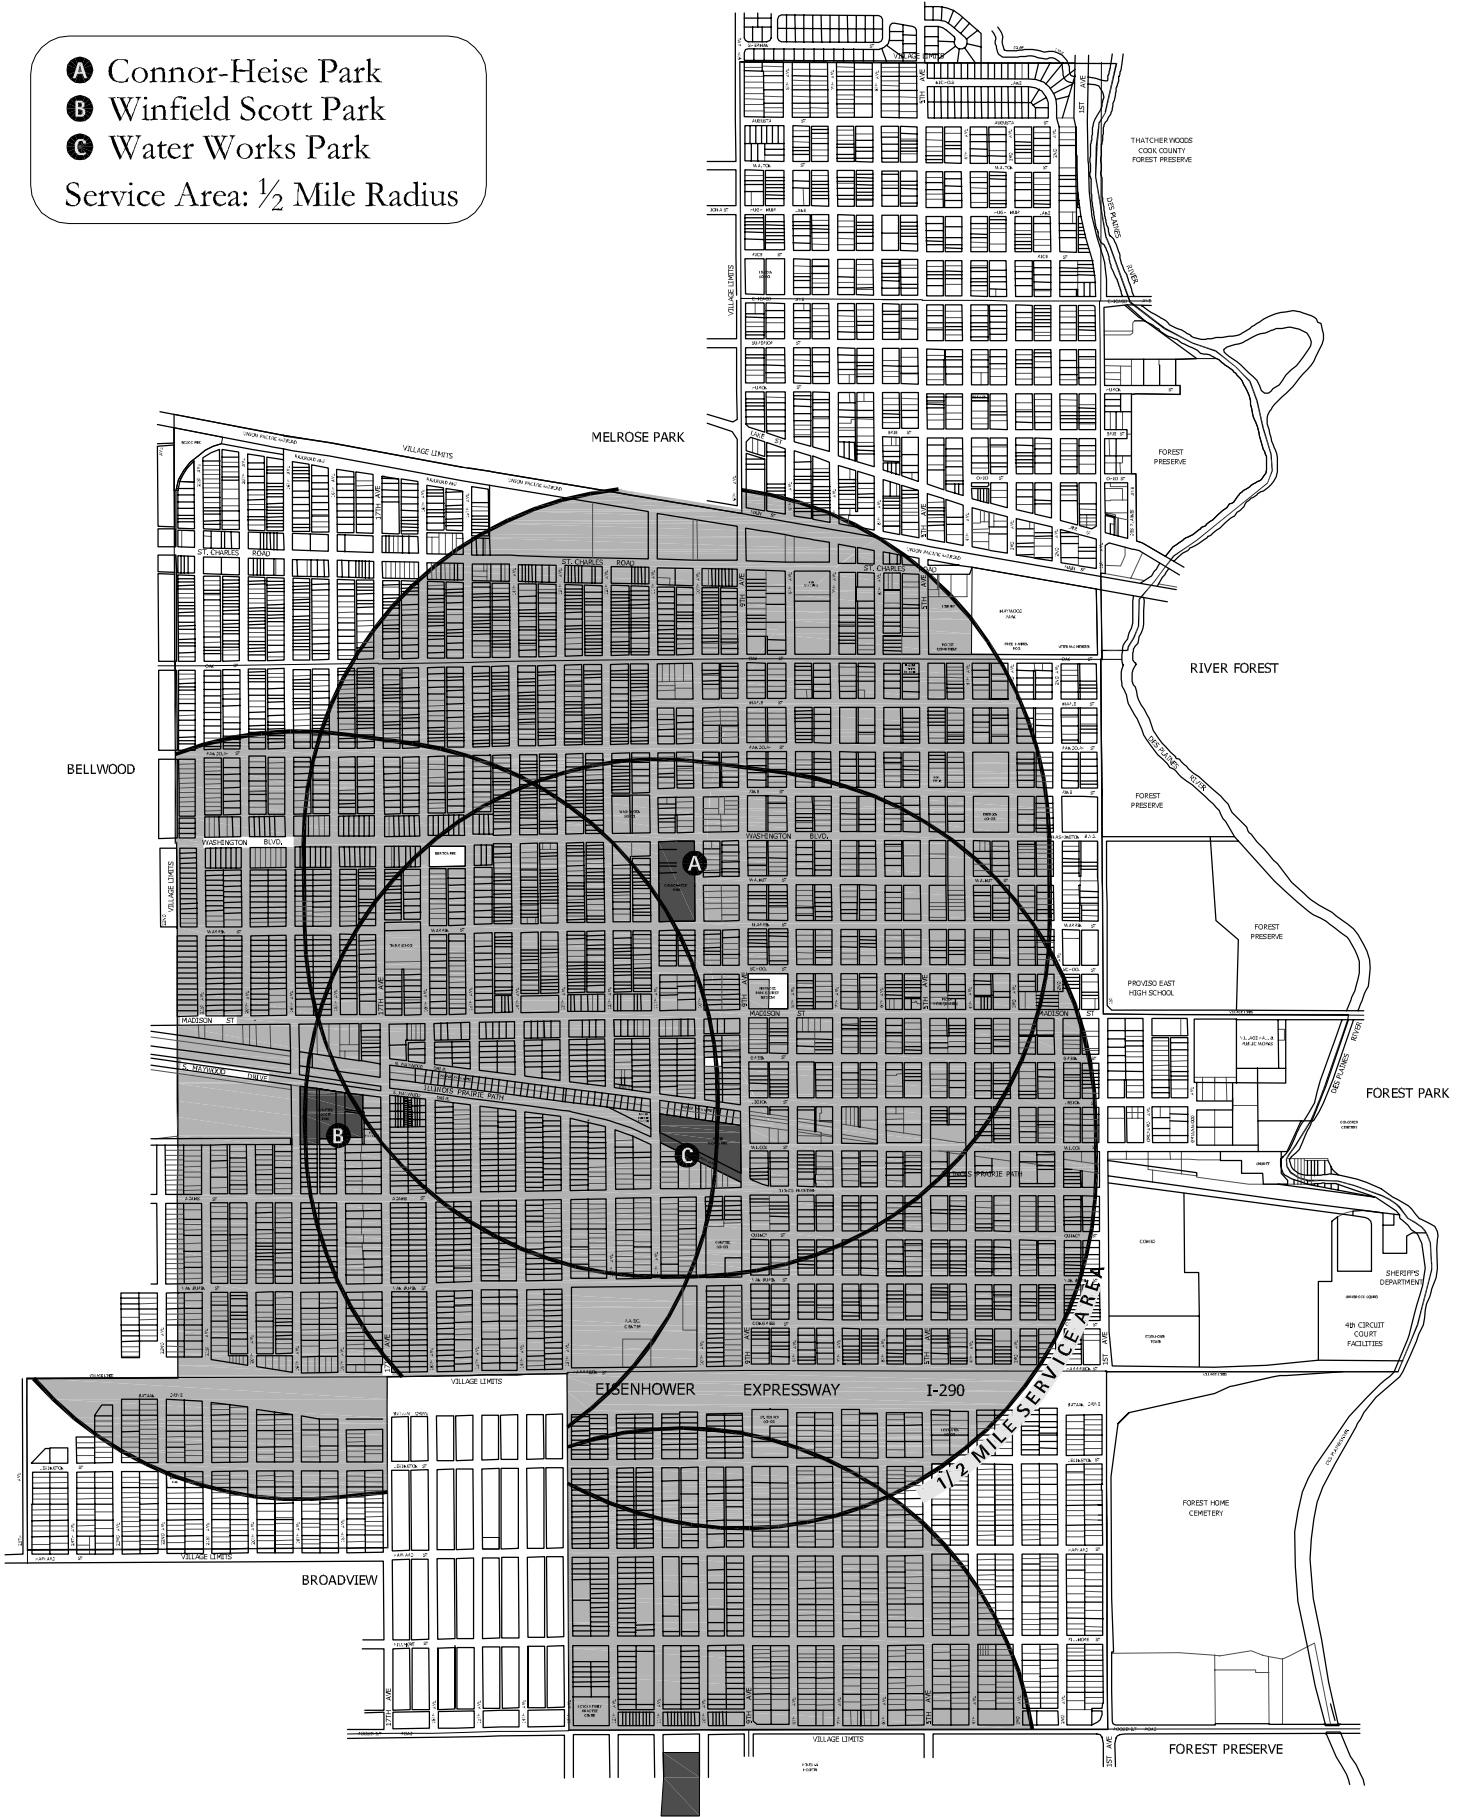

- A** Connor-Heise Park
 - B** Winfield Scott Park
 - C** Water Works Park
- Service Area: 1/2 Mile Radius

Village of Maywood, Illinois
Comprehensive Plan

LAKOTA
 THE LAKOTA GROUP INC

Figure 3.4: Neighborhood Parks