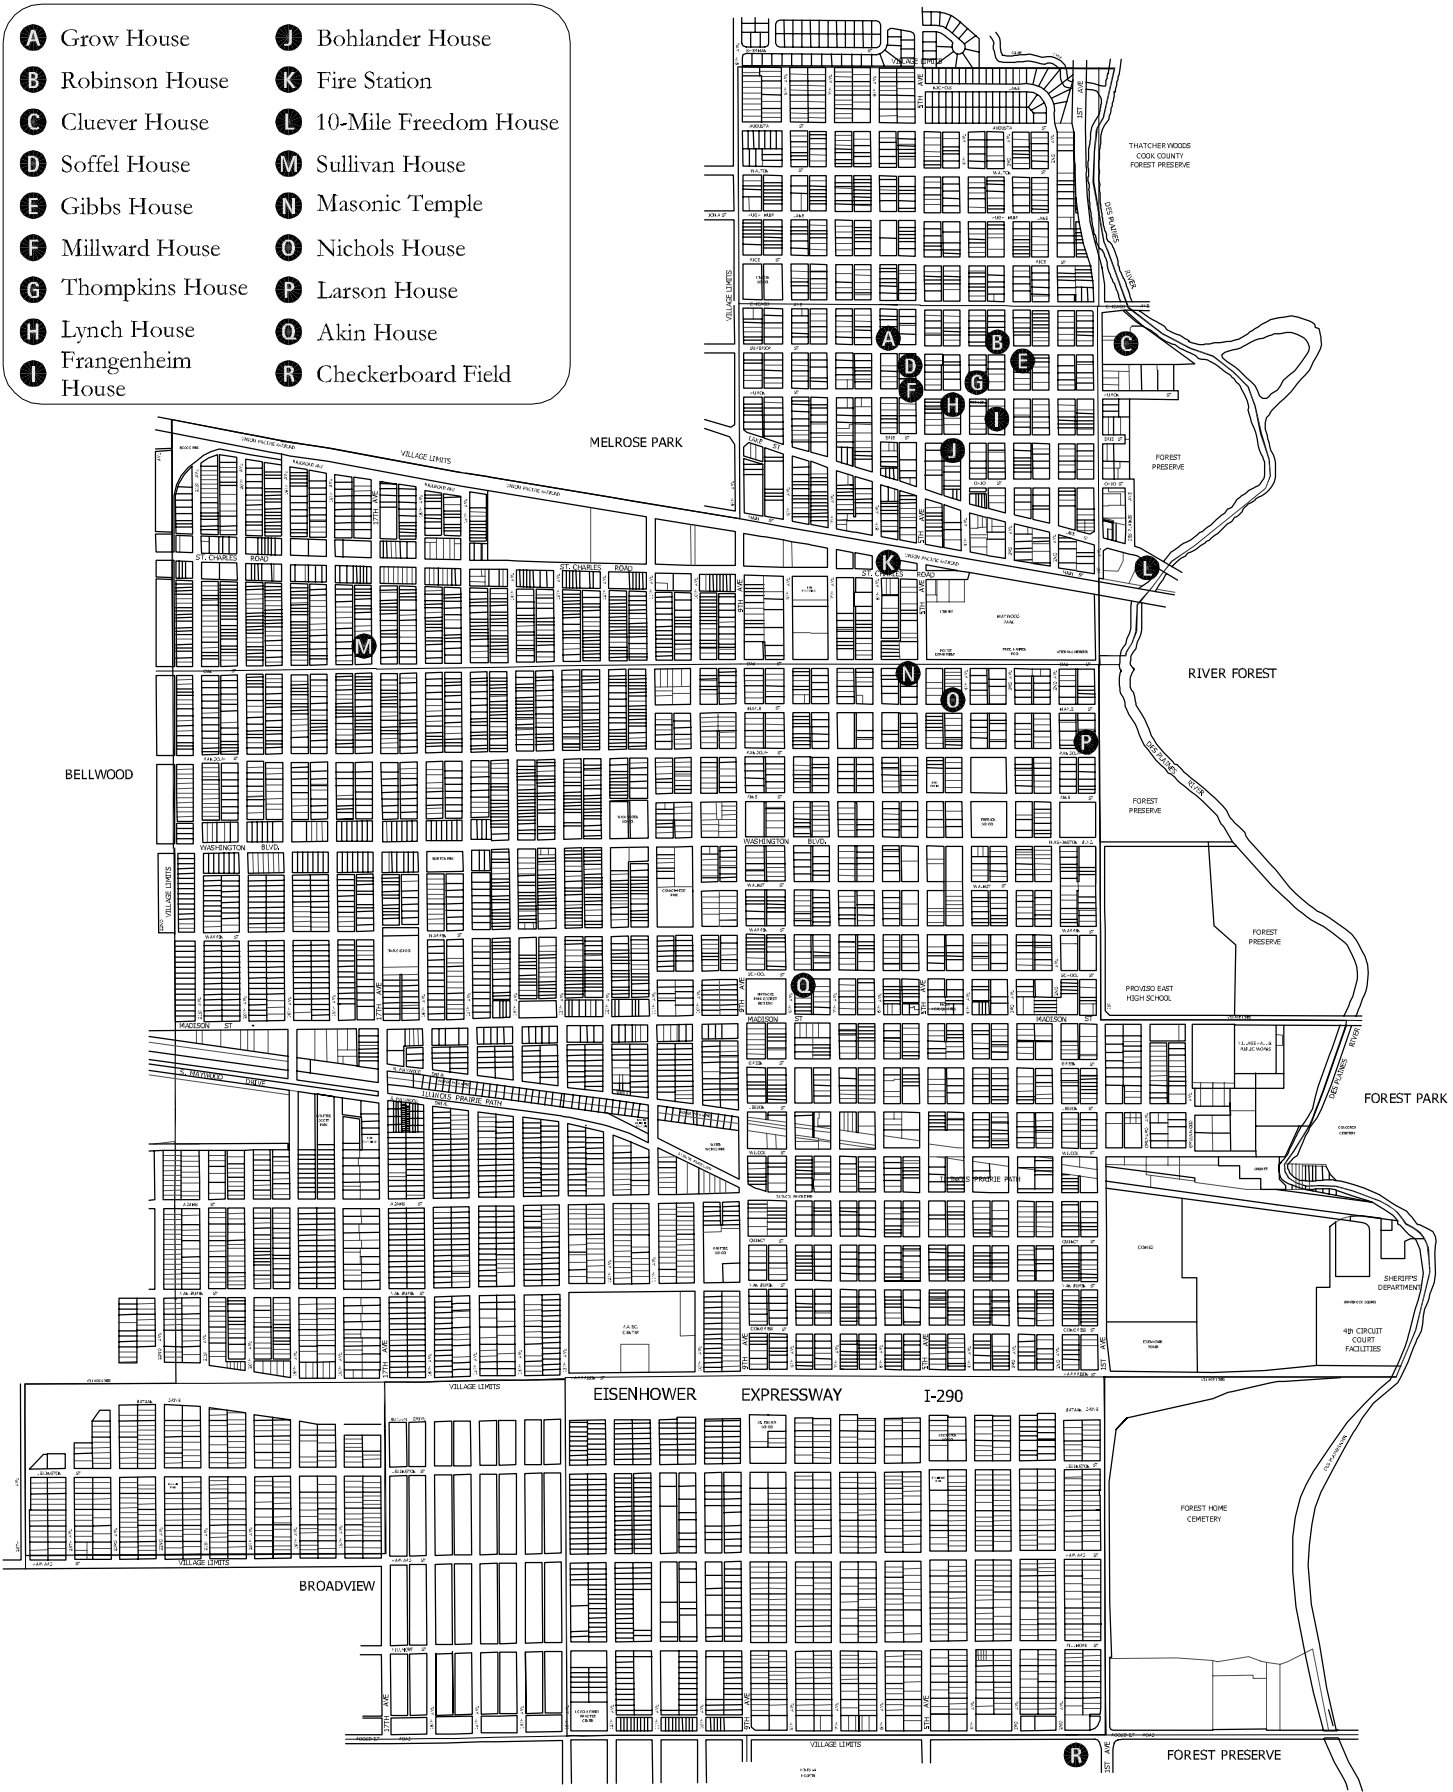

- A** Grow House
- B** Robinson House
- C** Cluever House
- D** Soffel House
- E** Gibbs House
- F** Millward House
- G** Thompkins House
- H** Lynch House
- I** Frangenheim House
- J** Bohlander House
- K** Fire Station
- L** 10-Mile Freedom House
- M** Sullivan House
- N** Masonic Temple
- O** Nichols House
- P** Larson House
- Q** Akin House
- R** Checkerboard Field

Village of Maywood, Illinois
Comprehensive Plan

LAKOTA
 THE LAKOTA GROUP INC

Figure 2.2: Historic Properties